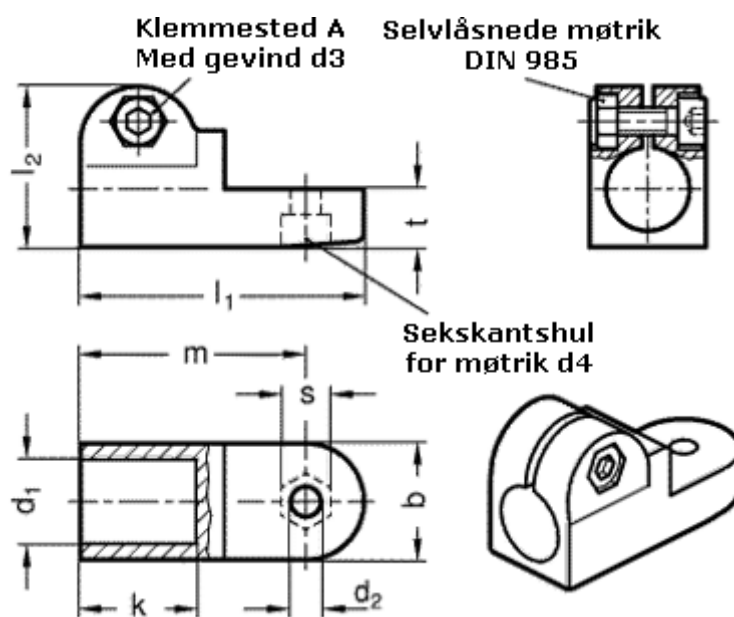

Article number: 20275B122SW

Description: E+G Swivel clamp connector
GN275-B12-2-SW

Measures

$b = 25$	$m = 48.5$
$d_1 = B12$	$s = 10$
$d_2 = 6.5$	$t = 12.5$
$d_3 = M 6$	
$d_4 = M 6$	
$k = 25$	
$l_1 = 61$	
$l_2 = 34.5$	